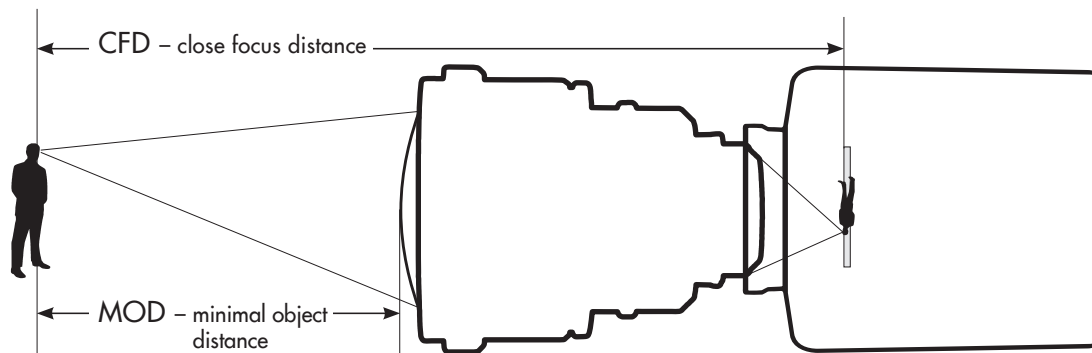

Technical specifications are subject to change without notice – additional lenses will follow. Made in Germany by Vantage Film. Hawk®, Hawk Anamorphic®, Vantage® are registered trade-marks of Vantage Film GmbH, Germany. For further information contact Vantage Film, Phone +49 961 26795, www.vantagefilm.com

VANTAGE®